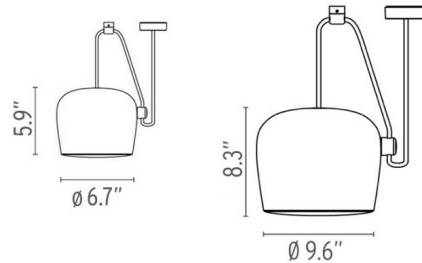

CLICK TO VIEW PRODUCT

Notes: