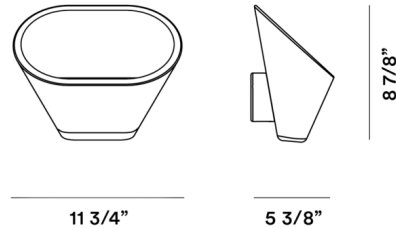

Description

The Aplomb Wall Sconce features a cement body with openings in the top and bottom for dual light emission. Aplomb seems to blend into the surroundings while also adding its own distinct character with its unique shape.

Shown in brown

Specifications

COLOR	Brown
BODY FINISH	N/A
WATTAGE	14W
DIMMER	N/A
DIMENSIONS	11.75"W x 8.87"H x 5.38"D
BULB NOT INCLUDED	1 x T3/R7s (RSC)/14W/120V Halogen

CLICK TO VIEW PRODUCT

Notes: