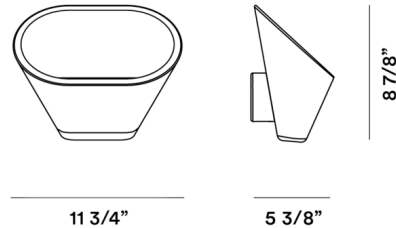

### Specifications

COLOR	Brown
BODY FINISH	N/A
WATTAGE	14W
DIMMER	N/A
DIMENSIONS	11.75"W x 8.87"H x 5.38"D
BULB NOT INCLUDED	1 x T3/R7s (RSC)/14W/120V Halogen

CLICK TO VIEW PRODUCT

Notes: