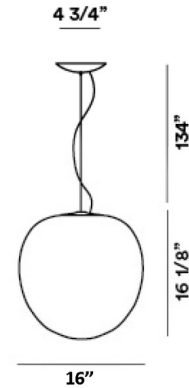

### Description

The Rituals XL Pendant brings beauty and poetry to your interior space. The White hand blown glass shade is marked with thin engravings, reminiscent of grinding, to create a warm vibrant piece. Canopy: 4.75 inch diameter. UL listed.

### Specifications

COLOR	White
BODY FINISH	White
WATTAGE	100W
DIMMER	Low Voltage Electronic
DIMENSIONS	16"W x 15.75"H
BULB NOT INCLUDED	1 x A19/Medium (E26)/100W/120V Incandescent
OTHER BULB OPTIONS	1 x A19/Medium (E26)/120V LED

### Technical Information

PRODUCT DIMENSIONS	Adjustable Cable Length: 134"
--------------------	-------------------------------

CLICK TO VIEW PRODUCT

Notes: