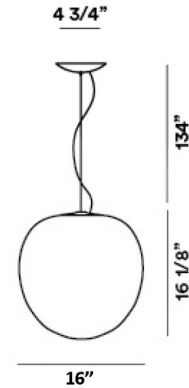

By Foscarini

Description

The Rituals XL Pendant brings beauty and poetry to your interior space. The White hand blown glass shade is marked with thin engravings, reminiscent of grinding, to create a warm vibrant piece. Canopy: 4.75 inch diameter.

Shown in white / white

Specifications

COLOR	White
BODY FINISH	White
WATTAGE	17W
DIMMER	Standard 120V
DIMENSIONS	16"W x 15.75"H
BULB NOT INCLUDED	1 x A19/Medium (E26)/17W/120V LED

Technical Information

PRODUCT DIMENSIONS	Adjustable Cable Length: 134"
--------------------	-------------------------------