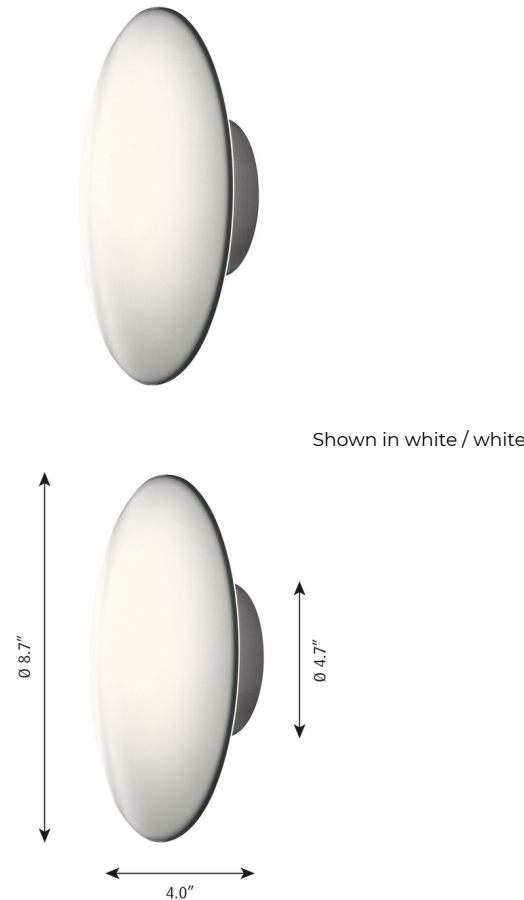

By Louis Poulsen

Description

The AJ Eklipta Wall / Ceiling Light was formerly known as the AJ Discus light. The fixture emits soft comfortable light and is uniformly lit. The three layer hand blown opal glass shade has a transparent edge, providing a decorative halo of light around the fixture. Mounts directly to a standard junction box. Available with halogen or LED lamping options. Wet location rated. cUL and UL listed.

Specifications

COLOR White
BODY FINISH White
WATTAGE 40W
DIMMER Standard 120V
DIMENSIONS 8.7"W x 8.7"H x 4.2"D
BULB NOT INCLUDED 1 x JCD/G9/40W/120V Halogen
OTHER BULB OPTIONS 1 x JCD/G9/120V LED

CLICK TO VIEW PRODUCT