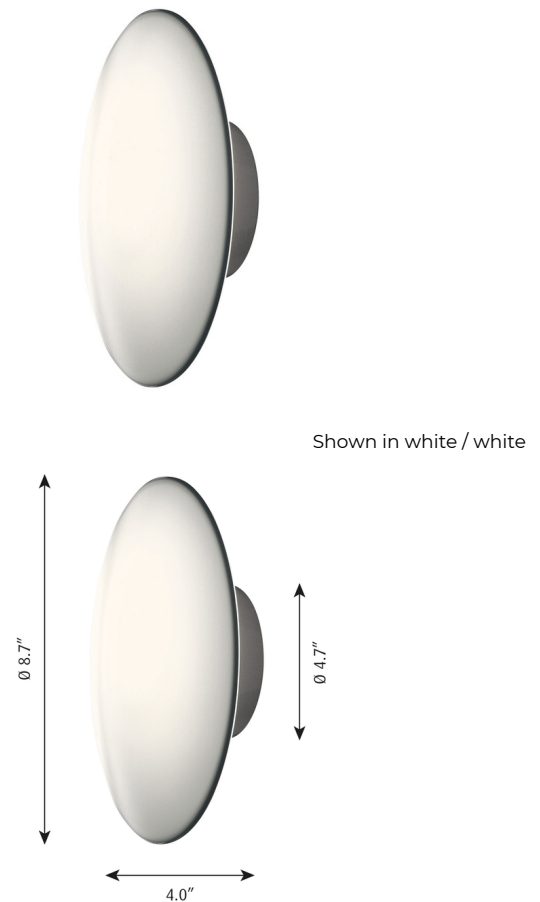

By Louis Poulsen

Description

The AJ Eklipta Wall / Ceiling Light was formerly known as the AJ Discus light. The fixture emits soft comfortable light and is uniformly lit. The three layer hand blown opal glass shade has a transparent edge, providing a decorative halo of light around the fixture. Mounts directly to a standard junction box. Available with halogen or LED lamping options. Wet location rated. cUL and UL listed.

Specifications

COLOR White
BODY FINISH White
WATTAGE 40W
DIMMER Standard 120V
DIMENSIONS 8.7"W x 8.7"H x 4.2"D
BULB NOT INCLUDED 1 x JCD/G9/40W/120V Halogen
OTHER BULB OPTIONS 1 x JCD/G9/120V LED

CLICK TO VIEW PRODUCT