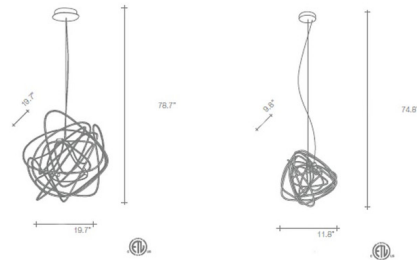

Specifications

COLOR N/A
BODY FINISH Nickel
WATTAGE 2W
DIMMER Low Voltage Electronic
DIMENSIONS 11.8"W x 9.8"H
BULB NOT INCLUDED 1 x JC/G4 (bipin)/2W/12V LED
COUNTRY OF ORIGIN Italy

Technical Information

PRODUCT DIMENSIONS Cable Length: 78"
COLOR RENDERING 90 CRI
LAMP COLOR 3000K

Shown in nickel

CLICK TO VIEW PRODUCT

Notes: