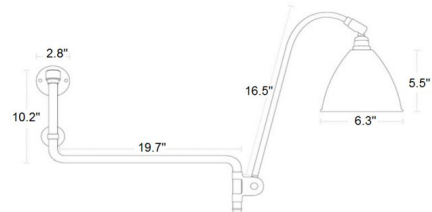

By Gubi

Description

The Bestlite BL10 Swing Arm Wall Sconce features a Chrome finish with a Black or Matte White shade. Adjustable arm and shade allows fixture to be arranged in a number of configurations to suit your space.

Shown in black / chrome

Specifications

COLOR N/A
BODY FINISH Black / Chrome
WATTAGE 40W
DIMMER Standard 120V
DIMENSIONS 6.3"W x 16.5"H x 22.8"D
BULB NOT INCLUDED 1 x B10/Candelabra (E12)/40W/120V Incandescent
OTHER BULB OPTIONS B10/Candelabra (E12)/120V LED
COUNTRY OF ORIGIN China

Technical Information

PRODUCT DIMENSIONS Backplate: 4.3" diameter

CLICK TO VIEW PRODUCT

Notes: