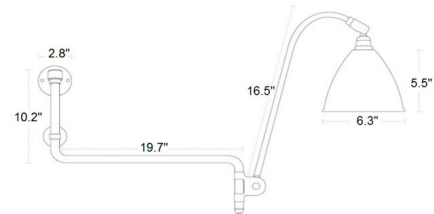

Specifications

COLOR N/A
BODY FINISH Black / Chrome
WATTAGE 40W
DIMMER Standard 120V
DIMENSIONS 6.3"W x 16.5"H x 22.8"D
BULB NOT INCLUDED 1 x B10/Candelabra (E12)/40W/120V Incandescent
OTHER BULB OPTIONS B10/Candelabra (E12)/120V LED
COUNTRY OF ORIGIN China

Technical Information

PRODUCT DIMENSIONS Backplate: 4.3" diameter

Notes:

Shown in black / chrome

CLICK TO VIEW PRODUCT