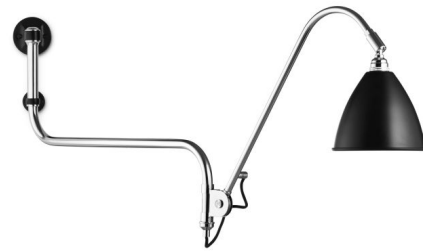

Lightology

lightology.com
866-954-4489
06-04-26

Project: _____

Company: _____

Location: _____ Fixture Type: _____

SPEC #: **GUB382599**

Approved On: _____ Approved By: _____

Bestlite BL10 Swing Arm Wall Sconce

By Gubi

Description

The Bestlite BL10 Swing Arm Wall Sconce features a Chrome finish with a Black or Matte White shade. Adjustable arm and shade allows fixture to be arranged in a number of configurations to suit your space.

Shown in black / chrome

Specifications

COLOR N/A
BODY FINISH Black / Chrome
WATTAGE 40W
DIMMER Standard 120V
DIMENSIONS 6.3"W x 16.5"H x 22.8"D
BULB NOT INCLUDED 1 x B10/Candelabra (E12)/40W/120V Incandescent
OTHER BULB OPTIONS B10/Candelabra (E12)/120V LED
COUNTRY OF ORIGIN China

Technical Information

PRODUCT DIMENSIONS Backplate: 4.3" diameter

CLICK TO VIEW PRODUCT

Notes: