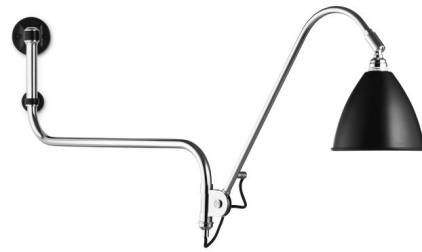

Lightology

lightology.com
866-954-4489
04-15-26

Project: _____

Company: _____

Location: _____ Fixture Type: _____

SPEC #: **GUB382599**

Approved On: _____ Approved By: _____

Bestlite BL10 Swing Arm Wall Sconce By Gubi

Description

The Bestlite BL10 Swing Arm Wall Sconce features a Chrome finish with a Black or Matte White shade. Adjustable arm and shade allows fixture to be arranged in a number of configurations to suit your space.

Specifications

COLOR N/A
BODY FINISH Black / Chrome
WATTAGE 40W
DIMMER Standard 120V
DIMENSIONS 6.3"W x 16.5"H x 22.8"D
BULB NOT INCLUDED 1 x B10/Candelabra (E12)/40W/120V Incandescent
OTHER BULB OPTIONS B10/Candelabra (E12)/120V LED
COUNTRY OF ORIGIN China

Technical Information

PRODUCT DIMENSIONS Backplate: 4.3" diameter

Notes:

Shown in black / chrome

CLICK TO VIEW PRODUCT