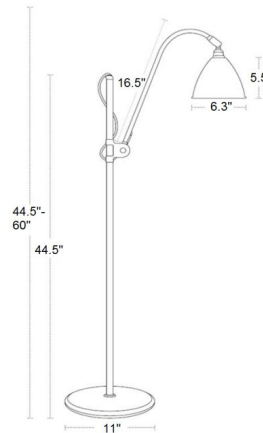

By Gubi

Description

The Bestlite BL3 Small Floor Lamp offers a classic look, featuring an adjustable arm that moves up and down along the stand and the shade swivels to direct light to suit your needs. On/Off foot switch on cord.

Specifications

COLOR	N/A
BODY FINISH	Matte Black / Chrome
WATTAGE	40W
DIMMER	N/A
DIMENSIONS	11"W x 44.2"H
BULB NOT INCLUDED	1 x B10/Candelabra (E12)/40W/120V Incandescent
OTHER BULB OPTIONS	1 x B10/Candelabra (E12)/120V LED
COUNTRY OF ORIGIN	China

Technical Information

PRODUCT DIMENSIONS Max Adjustable Height: 59.5"

Shown in matte black / chrome

CLICK TO VIEW PRODUCT

Notes: