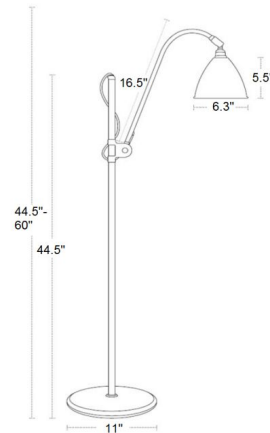

### Description

The Bestlite BL3 Small Floor Lamp offers a classic look, featuring an adjustable arm that moves up and down along the stand and the shade swivels to direct light to suit your needs. On/Off foot switch on cord.

### Specifications

COLOR	N/A
BODY FINISH	Matte Black / Chrome
WATTAGE	40W
DIMMER	N/A
DIMENSIONS	11"W x 44.2"H
BULB NOT INCLUDED	1 x B10/Candelabra (E12)/40W/120V Incandescent
OTHER BULB OPTIONS	1 x B10/Candelabra (E12)/120V LED
COUNTRY OF ORIGIN	China

### Technical Information

PRODUCT DIMENSIONS . . . . . Max Adjustable Height: 59.5"

Shown in matte black / chrome

CLICK TO VIEW PRODUCT

Notes: