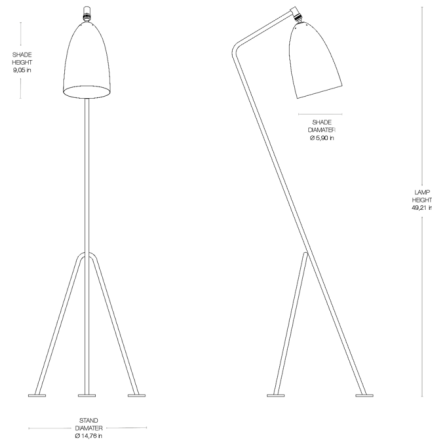

Description

The Grashoppa Floor Lamp, first produced in 1947, features a tilted tubular steel tripod stand and an elongated aluminum conical shade ball-jointed onto the arm, allowing the light to be directional. On/Off foot switch located on cord.

Specifications

COLOR Blue Grey
 BODY FINISH N/A
 WATTAGE 40W
 DIMMER N/A
 DIMENSIONS 14.8"W x 49.2"H x 17"D
 BULB NOT INCLUDED 1 x B10/Candelabra (E12)/40W/120V Incandescent
 OTHER BULB OPTIONS 1 x B10/Candelabra (E12)/120V LED
 COUNTRY OF ORIGIN China

Technical Information

PRODUCT DIMENSIONS Cord: 94.5"

Shown in blue grey

CLICK TO VIEW PRODUCT

Notes: