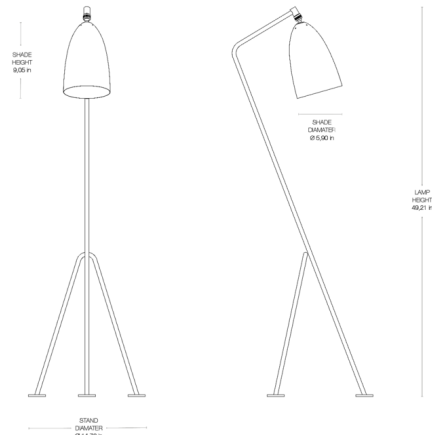

By Gubi

Description

The Grashoppa Floor Lamp, first produced in 1947, features a tilted tubular steel tripod stand and an elongated aluminum conical shade ball-jointed onto the arm, allowing the light to be directional. On/Off foot switch located on cord.

Specifications

COLOR Blue Grey
BODY FINISH N/A
WATTAGE 40W
DIMMER N/A
DIMENSIONS 14.8"W x 49.2"H x 17"D
BULB NOT INCLUDED 1 x B10/Candelabra (E12)/40W/120V Incandescent
OTHER BULB OPTIONS 1 x B10/Candelabra (E12)/120V LED
COUNTRY OF ORIGIN China

Technical Information

PRODUCT DIMENSIONS Cord: 94.5"

Shown in blue grey

CLICK TO VIEW PRODUCT

Notes: