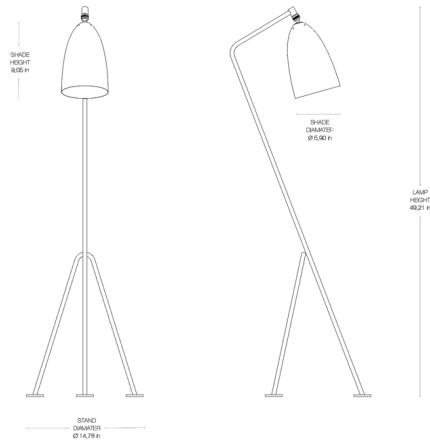

Description

The Grashoppa Floor Lamp, first produced in 1947, features a tilted tubular steel tripod stand and an elongated aluminum conical shade ball-jointed onto the arm, allowing the light to be directional. On/Off foot switch located on cord.

Specifications

COLOR Blue Grey
BODY FINISH N/A
WATTAGE 40W
DIMMER N/A
DIMENSIONS 14.8"W x 49.2"H x 17"D
BULB NOT INCLUDED 1 x B10/Candelabra (E12)/40W/120V Incandescent
OTHER BULB OPTIONS 1 x B10/Candelabra (E12)/120V LED
COUNTRY OF ORIGIN China

Technical Information

PRODUCT DIMENSIONS Cord: 94.5"

Shown in blue grey

CLICK TO VIEW PRODUCT

Notes: