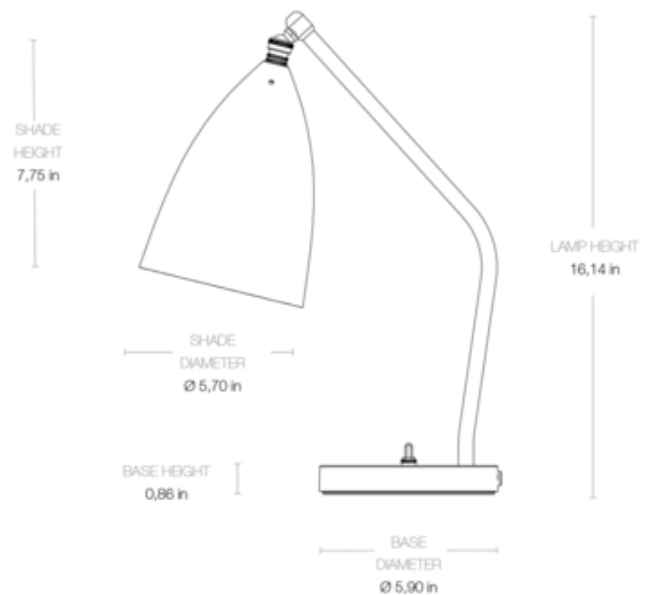

COMPANY

PROJECT

FIXTURE TYPE

APPROVED BY

DATE