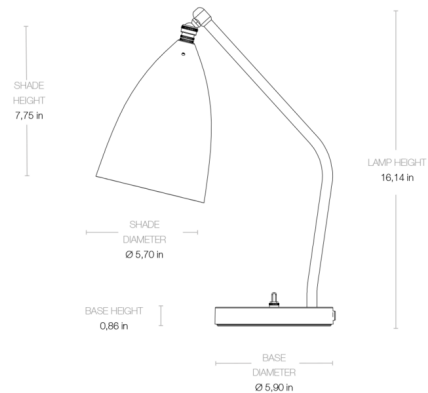

Description

The Grashoppa Desk Lamp features a tubular Brass stand and a Brass base with an elongated conical Steel shade mounted with a movable joint. Grashoppa's classic design will introduce a playful but elegant accent to any space. Rotary dimmer switch on base.

Shown in brass / jet black

Specifications

COLOR	Jet Black
BODY FINISH	Brass
WATTAGE	40W
DIMMER	Included
DIMENSIONS	5.9"W x 16.1"H x 11.6"D
BULB NOT INCLUDED	1 x B10/Candelabra (E12)/40W/120V Incandescent
OTHER BULB OPTIONS	1 x B10/Candelabra (E12)/120V LED
COUNTRY OF ORIGIN	China