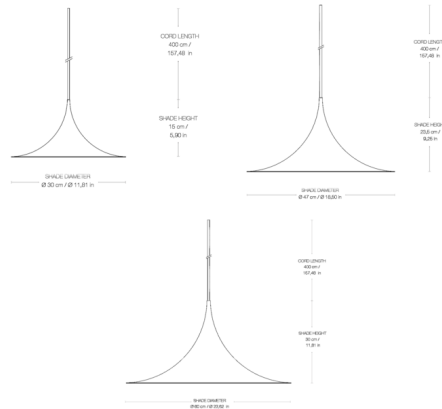

Description

The Semi Pendant, originally designed in 1968, is an iconic piece that has a distinct silhouette based on two quarter circles put together, back to back, to create a cone-shaped light. Semi's timeless design offers great versatility for a number of interior spaces. Note: The 23.6 inch diameter pendant is not available in Fennel Seed or Roasted Pumpkin finish.

Shown in matte black

Specifications

COLOR Matte Black
BODY FINISH N/A
WATTAGE 60W
DIMMER Standard 120V
DIMENSIONS 23.6"W x 11.81"H
BULB NOT INCLUDED 1 x A19/Medium (E26)/60W/120V Incandescent
OTHER BULB OPTIONS 1 x A19/Medium (E26)/120V LED
COUNTRY OF ORIGIN China