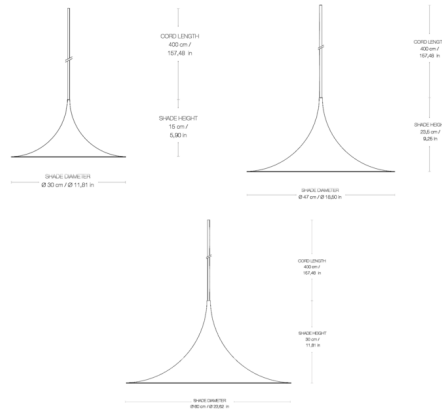

Shown in matte black