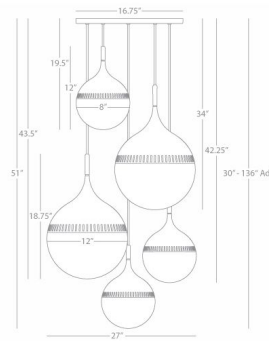

Lightology

lightology.com
866-954-4489
04-21-26

Project: _____

Company: _____

Location: _____ Fixture Type: _____

SPEC #: **JAD382811**

Approved On: _____ Approved By: _____

Rio Multi Light Pendant By Jonathan Adler

Description

The Rio Multi Light Pendant brings a clean midcentury modern look to your interior space. The teardrop shaped frame, with laser cut edges around the rim, holds glass globes that cast warm shadows across your room.

Shown in antique brass / white

Specifications

COLOR White
BODY FINISH Antique Brass
WATTAGE 35W
DIMMER Standard 120V
DIMENSIONS 136"L x 27"W x 19.5"H
BULB NOT INCLUDED 5 x B10/Medium (E26)/7W/120V LED
OTHER BULB OPTIONS B10/Medium (E26)/40W/120V Incandescent