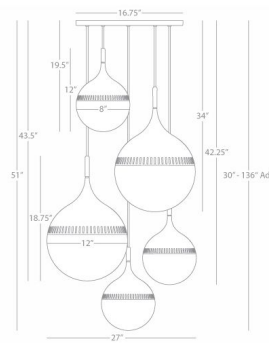

By Jonathan Adler

Description

The Rio Multi Light Pendant brings a clean midcentury modern look to your interior space. The teardrop shaped frame, with laser cut edges around the rim, holds glass globes that cast warm shadows across your room.

Shown in antique brass / white

Specifications

COLOR White
BODY FINISH Antique Brass
WATTAGE 35W
DIMMER Standard 120V
DIMENSIONS 136"L x 27"W x 19.5"H
BULB NOT INCLUDED 5 x B10/Medium (E26)/7W/120V LED
OTHER BULB OPTIONS B10/Medium (E26)/40W/120V Incandescent