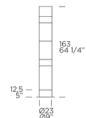

CLICK TO VIEW PRODUCT

Notes: