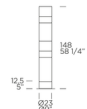

Shown in gold / amber combo

CLICK TO VIEW PRODUCT

Notes: