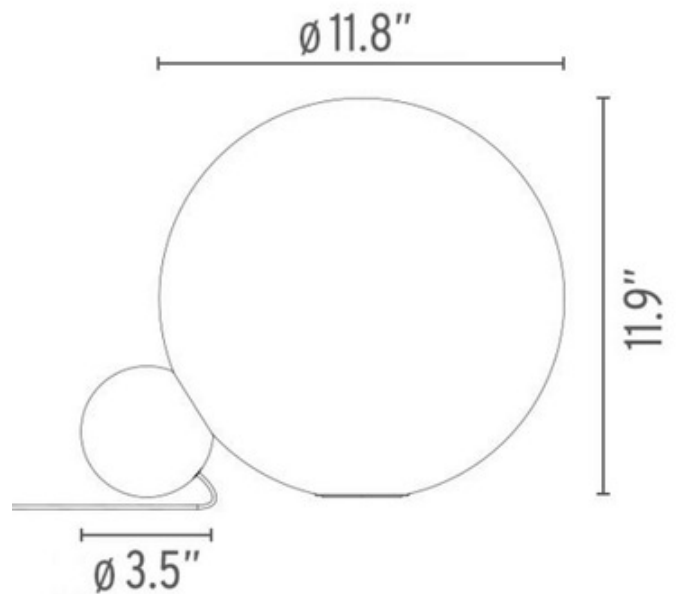

*Shown in: Copper / Opal*

<b>SHADE COLOR</b>	Opal
<b>BODY FINISH</b>	Copper
<b>WATTAGE</b>	16W
<b>DIMMER</b>	Included
<b>DIMENSIONS</b>	15.4"W x 11.9"H
<b>LAMP</b>	1 x LED/16W/120V LED
<i>Technical Information</i>	
<b>LUMINOUS FLUX</b>	1380 lumens
<b>LUMENS/WATT</b>	86.25
<b>LAMP COLOR</b>	2700 K
<b>COLOR RENDERING</b>	83 CRI
<b>ITEM NUMBER</b>	FLO383524