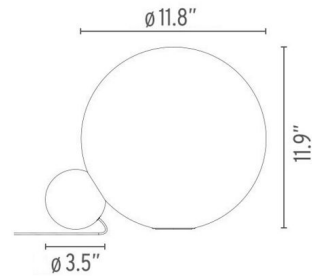

Specifications

COLOR	Opal
BODY FINISH	24K Gold
WATTAGE	16W
DIMMER	Included
DIMENSIONS	15.4"W x 11.9"H
INTEGRATED LED MODULE	1 x LED/16W/120V LED
COUNTRY OF ORIGIN	Italy

Technical Information

COLOR RENDERING	83 CRI
LAMP COLOR	2700K
LUMENS/WATT	86.25
LUMINOUS FLUX	1380 lumens