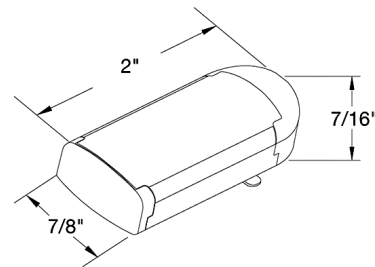

Shown in white

Specifications

COLOR	White
BODY FINISH	N/A
WATTAGE	1.5W
DIMMER	Dimmable
DIMENSIONS	2"L x 0.9"W x 0.4"H
INTEGRATED LED MODULE	1 x LED/1.5W/12V LED

Technical Information

LAMP LIFE	50000 hours
COLOR RENDERING	90 CRI
LAMP COLOR	3000K
LUMENS/WATT	34.67
LUMINOUS FLUX	52 lumens