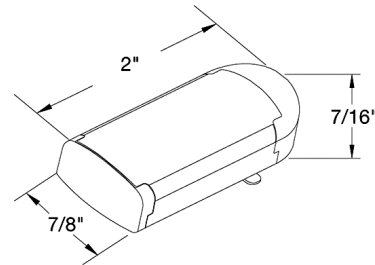

Shown in white

Specifications

COLOR	White
BODY FINISH	N/A
WATTAGE	1.5W
DIMMER	Dimmable
DIMENSIONS	2"L x 0.9"W x 0.4"H
INTEGRATED LED MODULE	1 x LED/1.5W/12V LED

Technical Information

LAMP LIFE	50000 hours
COLOR RENDERING	90 CRI
LAMP COLOR	3000K
LUMENS/WATT	34.67
LUMINOUS FLUX	52 lumens