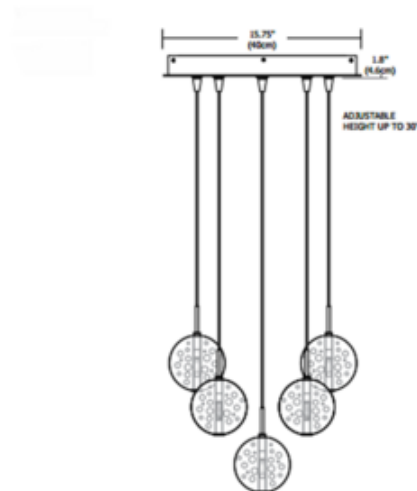

Technical Information

LAMP COLOR	2700K
COLOR RENDERING	80 CRI

SPEC # EDG383553

COMPANY

PROJECT

FIXTURE TYPE

APPROVED BY

DATE