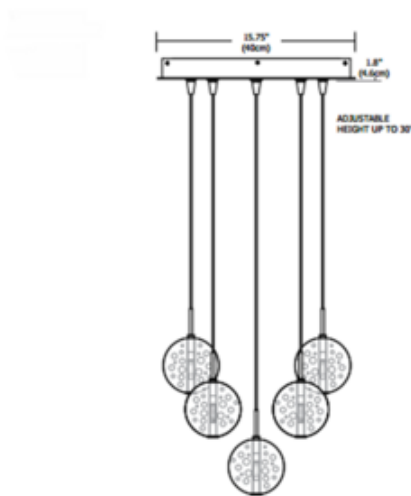

Technical Information

LAMP COLOR	2700 K
COLOR RENDERING	80 CRI
APERTURE SIZE	0.000"

ITEM NUMBER EDG383553

COMPANY	PROJECT	FIXTURE TYPE	APPROVED BY	DATE