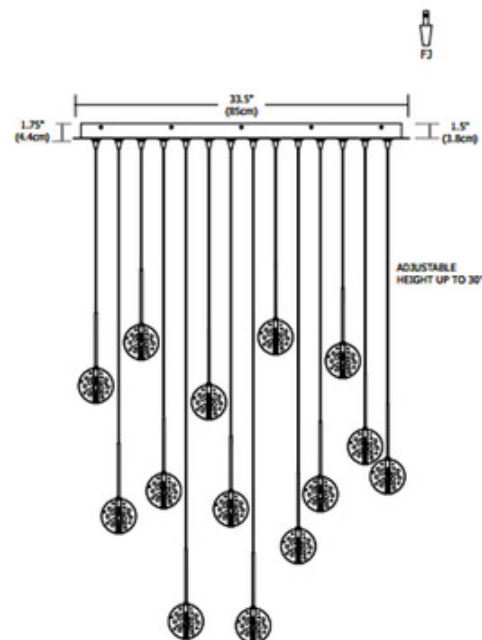

**BRAND**

PureEdge Lighting

**DESCRIPTION**

Bubble Ball 14-Light Linear Pendant suspends from individual canopy ports with fourteen Bubble Ball glass pendants in Clear with Satin Nickel finish. The 14 port Fast Jack canopy mounts to a standard 4 inch electrical box with plaster ring or to an octagon box. Canopy includes three FJ-MCH heavy-duty male connectors for connecting fixtures to canopy. Bubble Ball is available with 10, 20 or 30 foot long field-cutttable coaxial suspension cables. Order fixture based on longest desired cable length. Dimmable with an electronic low voltage dimmer, sold separately.

<b>SHADE COLOR</b>	Clear
<b>BODY FINISH</b>	Satin Nickel
<b>WATTAGE</b>	21W
<b>DIMMER</b>	Low Voltage Electronic
<b>DIMENSIONS</b>	33.5"W x 1.5"H
<b>INTEGRATED LED MODULE</b>	
<b>LAMP</b>	14 x LED/1.5W/120V LED

*Technical Information*

<b>LAMP COLOR</b>	2700K
<b>COLOR RENDERING</b>	80 CRI

**SPEC #** EDG383577

COMPANY	PROJECT	FIXTURE TYPE	APPROVED BY	DATE