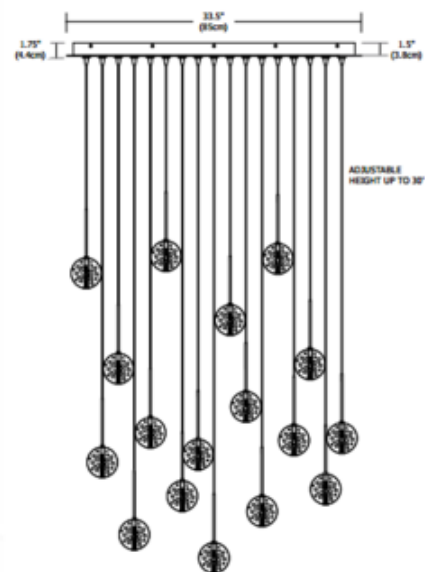

Technical Information

LAMP COLOR	2700K
COLOR RENDERING	80 CRI

SPEC # EDG383589

COMPANY	PROJECT	FIXTURE TYPE	APPROVED BY	DATE