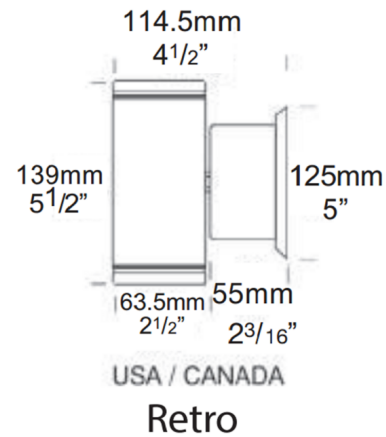

CLICK TO VIEW PRODUCT

Notes: