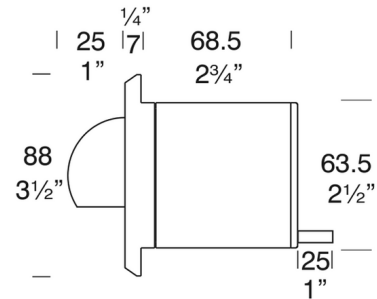

Description

The Step Lite Square Eyelid Halogen Step Light features a smooth machined finish without mounting holes with an eyelid that masks two thirds of the lamp to eliminate upward light. Available in 316 Stainless Steel, solid Copper, or powder coat Black or Bronze finish with a flush fit shatter resistant glass lens. IP67 rated for wet locations. Required transformer, mounting canister and optional accessories sold separately. Dimmer type dependent on type of transformer/ power supply selected (low voltage electronic or low voltage magnetic).

Shown in stainless steel

Specifications

COLOR	N/A
BODY FINISH	Stainless Steel
WATTAGE	20W
DIMMER	Dimmable
DIMENSIONS	3.5"W x 3.5"H x 4"D
BULB NOT INCLUDED	1 x MR16/GU5.3 (bipin)/20W/12V Halogen
COUNTRY OF ORIGIN	New Zealand