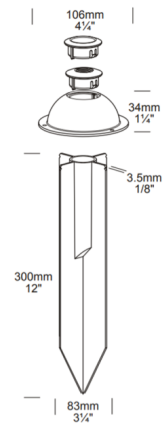

Lightology

lightology.com
866-954-4489
06-04-26

Project: _____

Company: _____

Location: _____ Fixture Type: _____

SPEC #: **HUZ38406**

Approved On: _____ Approved By: _____

Super Spike 1.5 Inch Pole / .50 Inch NPS By Hunza Lighting

Description

The Super Spike 38mm (for 1 inch pole) is a multi purpose ground spike which adds significant stability. It is designed for use with 38mm (1.50 inch) diameter pole or .50 inch NPS thread. Supplied with two snap in adapters and is constructed of UV black polycarbonate. Sufficient space is allowed for a cable connection under the dome. Suitable for use with aluminum, copper and 316 stainless steel luminaires. Fixture sold separately.

Specifications

COLOR	N/A
BODY FINISH	Black
WATTAGE	N/A
DIMMER	N/A
DIMENSIONS	12"L x 3.25"W
BULB	N/A
COUNTRY OF ORIGIN	New Zealand

Shown in black

CLICK TO VIEW PRODUCT

Notes: