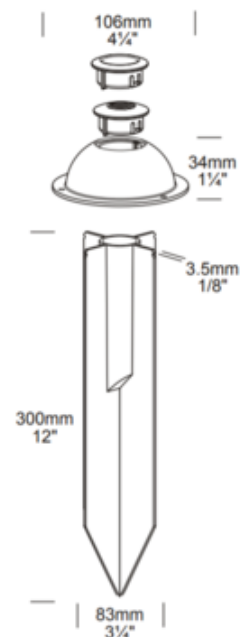

**BRAND**

Hunza Lighting

**DESCRIPTION**

The Super Spike 38mm (for 1 inch pole) is a multi purpose ground spike which adds significant stability. It is designed for use with 38mm (1.50 inch) diameter pole or .50 inch NPS thread. Supplied with two snap in adapters and is constructed of UV black polycarbonate. Sufficient space is allowed for a cable connection under the dome. Suitable for use with aluminum, copper and 316 stainless steel luminaires. Fixture sold separately.

*Shown in: Black*

SHADE COLOR	N/A
BODY FINISH	Black
WATTAGE	N/A
DIMMER	N/A
DIMENSIONS	12"L x 3.25"W
LAMP	N/A

SPEC # HUZ38406

COMPANY

PROJECT

FIXTURE TYPE

APPROVED BY

DATE