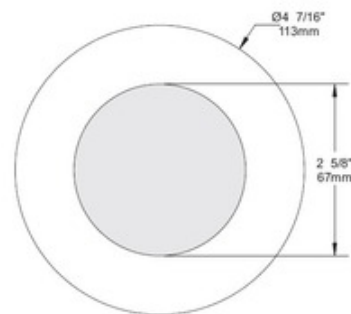

**BRAND**

Contrast Lighting

**DESCRIPTION**

S3450 3.5 Inch Round Low Profile Shower Trim is made of plated die-formed steel or powder coat painted finish with frosted lens. Trim finish available in White, Black, Gold Plated 24K, Chrome, Brushed Chrome, Architectural Bronze, Antique Copper, Matte White, Brushed Nickel, Satin Nickel, Metallic Grey or Antique Nickel. Additional reflector options include specular Clear or Black, or painted White, Black or Matte White. See attached manufacturer specification for housing/trim combination options. Lamp options include 12 volt GU5.3 MR16 halogen up to 50 watts, 120 volt PAR16 LED up to 8 watts, 12 volt GU5.3 MR16 LED up to 11.5 watts, 120 volt GU10 MR16 halogen up to 50 watts, and 120 volt GU10 MR16 LED up to 9.8 watts. UL listed. Suitable for wet locations. 1 year warranty. 3 5/8 inch ceiling cutout. 4.4 inch round x 2.25 inch height. 2.6 inch round aperture. A complete fixture consists of a trim and housing. Housing and lamp sold separately.

*Shown in: Brushed Nickel / Frosted*

<b>TRIM COLOR</b>	Frosted
<b>BODY FINISH</b>	Brushed Nickel
<b>WATTAGE</b>	50W
<b>DIMMER</b>	Dimmable
<b>DIMENSIONS</b>	4.4"W x 2.25"H
<b>LAMP</b>	1 x MR16/GU5.3 (bipin)/50W/12V Halogen MR16/GU10/50W/120V Halogen 1 x MR16/GU5.3 (bipin)/12V LED

*Technical Information*

<b>FUNCTION</b>	Shower/Wet Location
<b>CEILING TYPE</b>	Drywall with Trim
<b>APERTURE SHAPE</b>	Round
<b>APERTURE SIZE</b>	2.600"

**ITEM NUMBER** CLT3848

COMPANY	PROJECT	FIXTURE TYPE	APPROVED BY	DATE