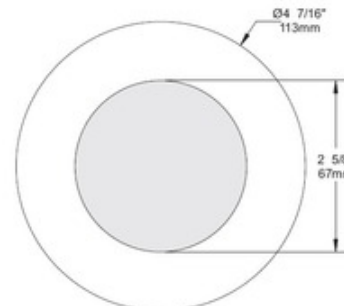

Low Voltage 3.5IN RD Shower Trim

Description:

S3450 3.5 Inch Round Low Profile Shower Trim is made of plated die-formed steel or powder coat painted finish with frosted lens. Trim finish available in White, Black, Gold Plated 24K, Chrome, Brushed Chrome, Architectural Bronze, Antique Copper, Matte White, Brushed Nickel, Satin Nickel, Metallic Grey or Antique Nickel. Additional reflector options include specular Clear or Black, or painted White, Black or Matte White. See attached manufacturer specification for housing/trim combination options. Lamp options include 12 volt GU5.3 MR16 halogen up to 50 watts, 120 volt PAR16 LED up to 8 watts, 12 volt GU5.3 MR16 LED up to 11.5 watts, 120 volt GU10 MR16 halogen up to 50 watts, and 120 volt GU10 MR16 LED up to 9.8 watts. UL listed. Suitable for wet locations. 1 year warranty. 3 5/8 inch ceiling cutout. 4.4 inch round x 2.25 inch height. 2.6 inch round aperture. A complete fixture consists of a trim and housing. Housing and lamp sold separately.

Technical Information
 Function: Shower/Lensed
 Ceiling Type: Drywall with Trim
 Aperture Shape: Round
 Aperture Size: 2.600"

Product Number: CLT3848			
Company:		Fixture Type:	Date: Dec 10, 2019
Project:		Approved By:	