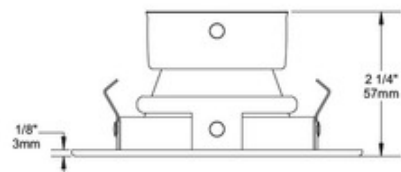

**BRAND**

Contrast Lighting

**DESCRIPTION**

S3450 3.5 Inch Round Low Profile Shower Trim is made of plated die-formed steel or powder coat painted finish with frosted lens. Trim finish available in White, Black, Gold Plated 24K, Chrome, Brushed Chrome, Architectural Bronze, Antique Copper, Matte White, Brushed Nickel, Satin Nickel, Metallic Grey or Antique Nickel. Additional reflector options include specular Clear or Black, or painted White, Black or Matte White. See attached manufacturer specification for housing/trim combination options. Lamp options include 12 volt GU5.3 MR16 halogen up to 50 watts, 120 volt PAR16 LED up to 8 watts, 12 volt GU5.3 MR16 LED up to 11.5 watts, 120 volt GU10 MR16 halogen up to 50 watts, and 120 volt GU10 MR16 LED up to 9.8 watts. UL listed. Suitable for wet locations. 1 year warranty. 3 5/8 inch ceiling cutout. 4.4 inch round x 2.25 inch height. 2.6 inch round aperture. A complete fixture consists of a trim and housing. Housing and lamp sold separately.

*Shown in: Brushed Nickel / Frosted*

<b>TRIM COLOR</b>	Frosted
<b>BODY FINISH</b>	Brushed Nickel
<b>WATTAGE</b>	50W
<b>DIMMER</b>	Dimmable
<b>DIMENSIONS</b>	4.4"W x 2.25"H
<b>LAMP</b>	1 x MR16/GU5.3 (bipin)/50W/12V Halogen MR16/GU10/50W/120V Halogen 1 x MR16/GU5.3 (bipin)/12V LED

*Technical Information*

<b>FUNCTION</b>	Shower/Wet Location
<b>CEILING TYPE</b>	Drywall with Trim
<b>APERTURE SHAPE</b>	Round
<b>APERTURE SIZE</b>	2.600"

**ITEM NUMBER** CLT3848

COMPANY	PROJECT	FIXTURE TYPE	APPROVED BY	DATE