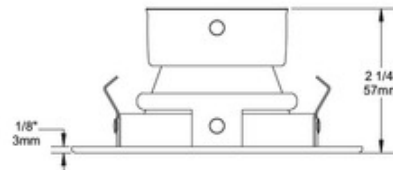

Low Voltage 3.5IN RD Shower Trim

Description:

S3450 3.5 Inch Round Low Profile Shower Trim is made of plated die-formed steel or powder coat painted finish with frosted lens. Trim finish available in White, Black, Gold Plated 24K, Chrome, Brushed Chrome, Architectural Bronze, Antique Copper, Matte White, Brushed Nickel, Satin Nickel, Metallic Grey or Antique Nickel. Additional reflector options include specular Clear or Black, or painted White, Black or Matte White. See attached manufacturer specification for housing/trim combination options. Lamp options include 12 volt GU5.3 MR16 halogen up to 50 watts, 120 volt PAR16 LED up to 8 watts, 12 volt GU5.3 MR16 LED up to 11.5 watts, 120 volt GU10 MR16 halogen up to 50 watts, and 120 volt GU10 MR16 LED up to 9.8 watts. UL listed. Suitable for wet locations. 1 year warranty. 3 5/8 inch ceiling cutout. 4.4 inch round x 2.25 inch height. 2.6 inch round aperture. A complete fixture consists of a trim and housing. Housing and lamp sold separately.

Technical Information
 Function: Shower/Lensed
 Ceiling Type: Drywall with Trim
 Aperture Shape: Round
 Aperture Size: 2.600"

Product Number: CLT3848			
Company:		Fixture Type:	Date: Dec 10, 2019
Project:		Approved By:	