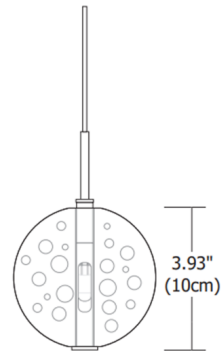

CLICK TO VIEW PRODUCT

Notes: