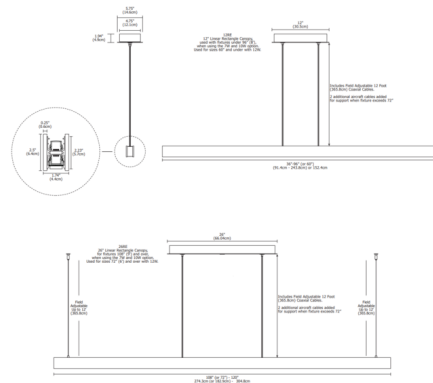

Shown in wood cherry / no louver