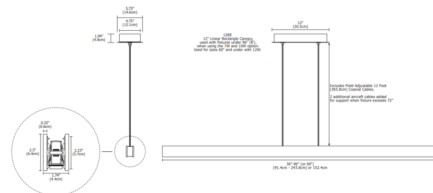

Shown in wood cherry / no louver