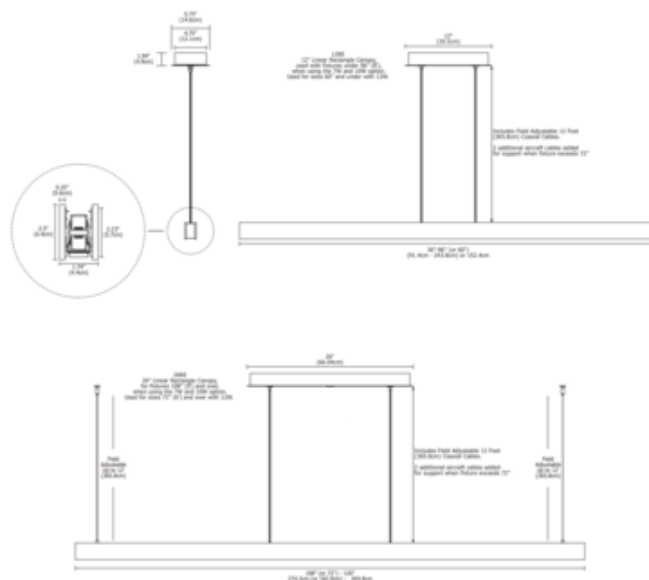

**DESIGNER**

Gregory Kay

**BRAND**

PureEdge Lighting

**DESCRIPTION**

Glide Wood Up/Down Center Feed Linear Suspension is a two-circuit system featuring both direct and indirect LED light. Available in a spectrum of color temperature options with 7 watts (2W up and 5W down), 10 watts (5W up and 5W down) or 12 watts (5W up and 7.5W down) per foot. Offered in 12 inch increments from 36 to 120 inches. Available in Walnut, Cherry, White Oak, Espresso or Maple wood finish with 100 degree diffused white downlight lens, 60 degree clear frosted uplight lens, and optional black or white louvers. Includes rectangle canopy with 120V input/24VDC output Universal (UNI) LED power supply. Dimmable with an electronic low voltage (ELV), 0-10V, or Triac (magnetic) dimmer, sold separately. Note: Product is built to order.

*Shown in: Wood Cherry / No Louver*

<b>SHADE COLOR</b>	No Louver
<b>BODY FINISH</b>	Wood Cherry
<b>WATTAGE</b>	36W
<b>DIMMER</b>	Low Voltage Electronic
<b>DIMENSIONS</b>	36"L x 1.74"W x 2.5"H
<b>INTEGRATED LED MODULE</b>	
<b>LAMP</b>	3 x LED/12W/120V LED

*Technical Information*

<b>LUMINOUS FLUX</b>	1800 lumens
<b>LUMENS/WATT</b>	150.00
<b>LAMP COLOR</b>	2700K
<b>COLOR RENDERING</b>	92 CRI

**SPEC #** EDG392580

COMPANY	PROJECT	FIXTURE TYPE	APPROVED BY	DATE