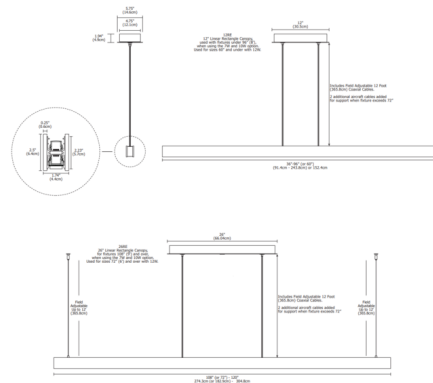

### Description

Glide Wood Up/Down Center Feed Linear Suspension is a two-circuit system featuring both direct and indirect LED light. Available in a spectrum of color temperature options with 7 watts (2W up and 5W down), 10 watts (5W up and 5W down) or 12 watts (5W up and 7.5W down) per foot. Offered in 12 inch increments from 36 to 120 inches. Available in Walnut, Cherry, White Oak, Espresso or Maple wood finish with 100 degree diffused white downlight lens, 60 degree clear frosted uplight lens, and optional black or white louvers. Includes rectangle canopy with 120V input/24VDC output Universal (UNI) LED power supply. Dimmable with an electronic low voltage (ELV), 0-10V, or Triac (magnetic) dimmer, sold separately. Note: Product is built to order.

### Specifications

COLOR	No Louver
BODY FINISH	Wood Cherry
WATTAGE	36W
DIMMER	Low Voltage Electronic
DIMENSIONS	36"L x 1.74"W x 2.5"H
INTEGRATED LED MODULE	3 x LED/12W/120V LED

### Technical Information

LAMP LIFE	50000 hours
COLOR RENDERING	92 CRI
LAMP COLOR	2700K
LUMENS/WATT	150.00
LUMINOUS FLUX	1800 lumens

Shown in wood cherry / no louver

CLICK TO VIEW PRODUCT

Notes: