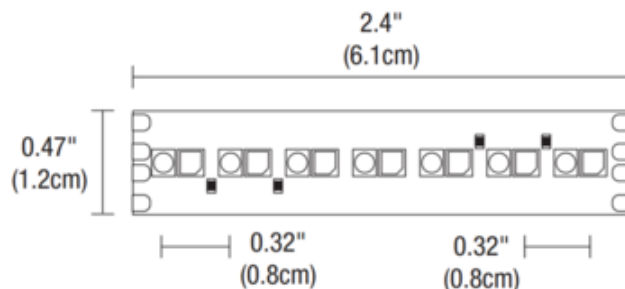

**BRAND**

PureEdge Lighting

**DESCRIPTION**

The SS5C Soft Strip provides tunable color temperatures of commercial-grade 90+CRI dynamic/ Tunable White 2K6K light which can be set and dimmed anywhere from 2000K to 6500K. Dynamic/ Tunable LED allows user to select desired colors which recreate natural light at different times of day. Sold in 1 foot increments up to 20 feet and may be cut every 2.4 inches. Product is built to order. Some unfinished surfaces may require screw-in mounting clips, sold separately. Soft Strip is compatible with solderless Snap & Light Connectors for making turns and custom configurations, sold separately. Snap & Light Power Connector is required and sold separately. A DMX color changing power supply or 2XK 0-10 power supply is required and sold separately. 0-10 power supply requires two dimmers --one for intensity and one for color temperature. DMX power supply must be used with PureEdge controller (CDMX1-2XK). Note: Required power supply, Snap & Light power connector, dimmer/ controller, and optional accessories sold separately.

<b>SHADE COLOR</b>	N/A
<b>BODY FINISH</b>	Clear
<b>WATTAGE</b>	4.8W
<b>DIMMER</b>	Dimmable
<b>DIMENSIONS</b>	12"L x 0.47"W
<b>INTEGRATED LED MODULE</b>	
<b>LAMP</b>	1 x LED/4.8W/24V LED

*Technical Information*

<b>LUMINOUS FLUX</b>	384 lumens
<b>LUMENS/WATT</b>	80.00
<b>LAMP COLOR</b>	Tunable White
<b>COLOR RENDERING</b>	90 CRI

**SPEC #** EDG395587

**STRIP DOES NOT BEND 90°**

COMPANY

PROJECT

FIXTURE TYPE

APPROVED BY