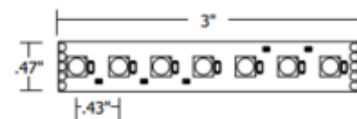

BRAND

PureEdge Lighting

DESCRIPTION

SS6 RGB+W Soft Strip provides dynamic color effects with red, green blue and white LEDs. The flexible strip is sold in 1 foot increments up to 16 feet with cutting increments every 3 inches. Includes 6.3 watts per foot RGB + 2000K white LED, 84+CRI, 60 lumens per watt/378 lumens per foot. 50,000 hour average lamp life. System can be powered using a compatible 24 volt DC power supply with an integrated RGB DMX driver including a 100, 200, 400, 2X100, 3X100 or 4X100 watt option, controllable with a CDMX1 RGBW Touch Controller, CDP Color Dial Controller or CTP Color Touch Screen Controller. SS6 mounts to most smooth finished surfaces with industrial strength 3M tape provided on back of strip. Some unfinished surfaces may require screw in mounting clips, sold separately. Includes a flexible aluminum heat sink to extend LED life and 1 foot lead wires. ETL listed. 5 year warranty. Required power supply, controller and optional mounting accessories sold separately. Product is built to order.

SHADE COLOR	N/A
BODY FINISH	N/A
WATTAGE	6.3W
DIMMER	Dimmable
DIMENSIONS	12"L x 0.47"W
INTEGRATED LED MODULE	
LAMP	1 x LED/6.3W/24V LED

Technical Information

LUMINOUS FLUX	378 lumens
LUMENS/WATT	60.00
LAMP COLOR	2000K
COLOR RENDERING	84 CRI

SPEC # EDG395712

STRIP DOES NOT BEND 90°

COMPANY	PROJECT	FIXTURE TYPE	APPROVED BY	DATE