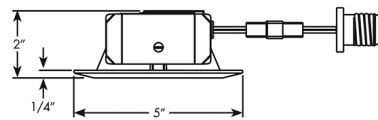

### Description

With Juno Retrofit LED Basics Series 4RLD Gen-3 4 inch trim modules, upgrading your existing 4 inch recessed housings with medium base sockets is inexpensive and nearly as simple as replacing an incandescent lamp. Rated for use in IC or Non-IC housings. Constructed of die-cast aluminum available with a White trim and White baffle reflector and regressed polycarbonate lens. Available with 3000K color temperature in a 600 lumen option. Equivalent to a 50 watt incandescent lamp. Easily retrofits most existing 4 inch medium base housings or Juno IC1-LEDT24 and IC1R-LEDT24 quick connect recessed housings. Trim ships with a medium base socket adapter whip for installation into 4 inch incandescent housings with medium base sockets. UL listed. Wet location listed (indoor covered ceilings only). Energy Star certified. Title 24 compliant. 5 year limited warranty. 5 inch outside diameter x 2 inch height. See attached manufacturer spec sheet for additional compatible housings. Dimmable per attached manufacturer dimmer compatibility reference.

### Technical Information

APERTURE SIZE	4.000"
APERTURE SHAPE	Round
CEILING TYPE	Drywall with Trim
FUNCTION	Downlight
LAMP LIFE	50000 hours
COLOR RENDERING	90 CRI
LAMP COLOR	3000K
LUMENS/WATT	52.17
LUMINOUS FLUX	600 lumens