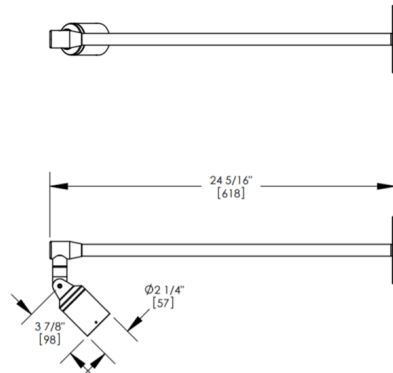

### Description

HL-716 MR16 Sign Light features a 24 inch arm with 90 degree adjustability. Perfect for illumination of signs, buildings and open spaces. Available in a machined aluminum. Finish available in satin aluminum, black, bronze, or white. ETL listed. Suitable for wet/damp/dry locations. Requires a 12V AC output transformer, sold separately.

### Specifications

COLOR	Bronze
BODY FINISH	Aluminum
WATTAGE	50W
DIMMER	Low Voltage Electronic
DIMENSIONS	24.31"L x 2.25"W x 3.88"H
BULB NOT INCLUDED	1 x MR16/GX5.3/50W/12V Halogen
OTHER BULB OPTIONS	1 x MR16/GU5.3 (bipin)/12V LED
COUNTRY OF ORIGIN	United States