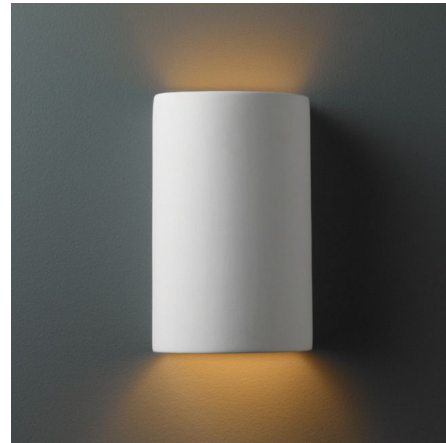

## Outdoor Cylinder Wall Sconce By Justice Design

### Description

The Outdoor Cylinder Wall Sconce features an unfinished, paintable ceramic bisque finish.

Shown in bisque

### Specifications

COLOR	N/A
BODY FINISH	Bisque
WATTAGE	100W
DIMMER	Standard 120V
DIMENSIONS	5.75"W x 9.5"H x 4.5"D
BULB NOT INCLUDED	1 x A19/Medium (E26)/100W/120V Incandescent
OTHER BULB OPTIONS	1 x A19/Medium (E26)/120V LED
COUNTRY OF ORIGIN	United States