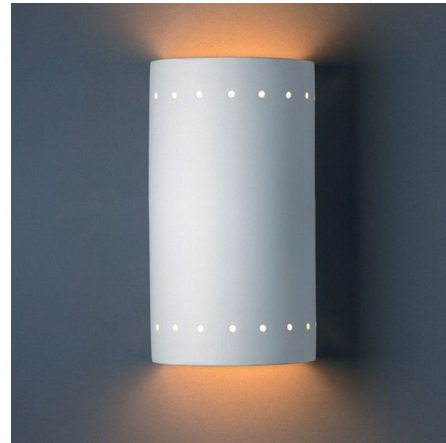

## Ambiance 0995 Wall Sconce By Justice Design

### Description

Make your home warmer and brighter with the Justice Design Ambiance Small Cylinder with Perfs Open Top and Bottom Wall Sconce. This dynamic indoor wall light is made from hand-cast, hand-finished ceramic material and will not rust or corrode. This luxurious wall light is camp location rated, and will effortlessly flood your space with crisp, ambient light. Use this energy-efficient indoor wall light to add new depth to your living room, hallway or bedroom space.

### Specifications

COLOR	N/A
BODY FINISH	Bisque
WATTAGE	100W
DIMMER	Standard 120V
DIMENSIONS	5.75"W x 9.5"H x 4.5"D
BULB NOT INCLUDED	1 x A21/Medium (E26)/100W/120V Incandescent
COUNTRY OF ORIGIN	United States