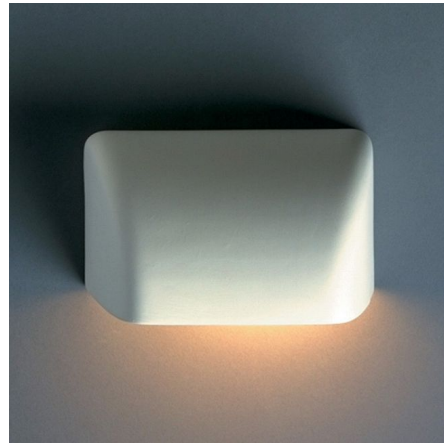

## Scoop Outdoor Wall Sconce By Justice Design

### Description

The Scoop Outdoor Wall Sconce features an unfinished, paintable ceramic bisque finish and is available in two sizes. Install fixture as downlight only. One 100 watt max 120 volt medium base bulb is required, but not included. Small: 12.25/7.75 inch width x 4.25 inch height x 5.5 inch depth. UL listed for wet locations.