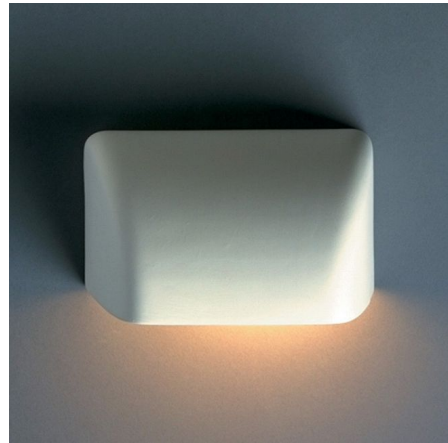

## Scoop Outdoor Wall Sconce By Justice Design

### Description

The Scoop Outdoor Wall Sconce features an unfinished, paintable ceramic bisque finish and is available in two sizes. Install fixture as downlight only. One 100 watt max 120 volt medium base bulb is required, but not included. Small: 12.25/7.75 inch width x 4.25 inch height x 5.5 inch depth. UL listed for wet locations.