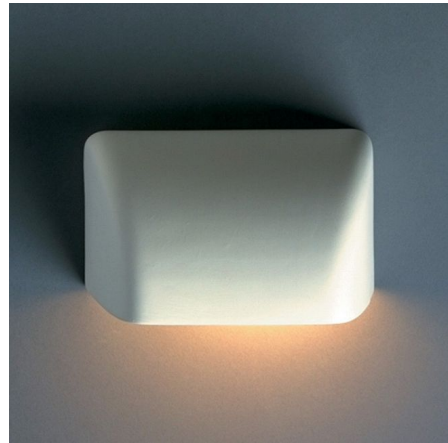

Lightology

lightology.com
866-954-4489
04-25-26

Project: _____

Company: _____

Location: _____ Fixture Type: _____

SPEC #: **JUS397948**

Approved On: _____ Approved By: _____

Scoop Outdoor Wall Sconce By Justice Design

Description

The Scoop Outdoor Wall Sconce features an unfinished, paintable ceramic bisque finish and is available in two sizes. Install fixture as downlight only. One 100 watt max 120 volt medium base bulb is required, but not included. Small: 12.25/7.75 inch width x 4.25 inch height x 5.5 inch depth. UL listed for wet locations.

Shown in bisque

Specifications

COLOR	N/A
BODY FINISH	Bisque
WATTAGE	72W
DIMMER	Standard 120V
DIMENSIONS	7.75"W x 4.25"H x 5.5"D
BULB NOT INCLUDED	1 x A19/Medium (E26)/72W/120V Incandescent
COUNTRY OF ORIGIN	United States