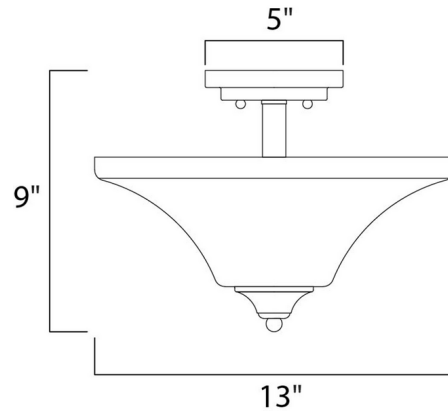

Description

Aurora Ceiling Semi Flush Mount features frosted glass with an oil rubbed bronze or satin nickel finish. Two 60 watt, 120 volt A19 type medium base incandescent bulbs are required, but not included. UL listed. 13 inch width x 9 inch height.

Shown in oil rubbed bronze / frosted

Specifications

COLOR	Frosted
BODY FINISH	Oil Rubbed Bronze
WATTAGE	86W
DIMMER	Standard 120V
DIMENSIONS	13"W x 9"H
BULB NOT INCLUDED	2 x A19/Medium (E26)/43W/120V Incandescent