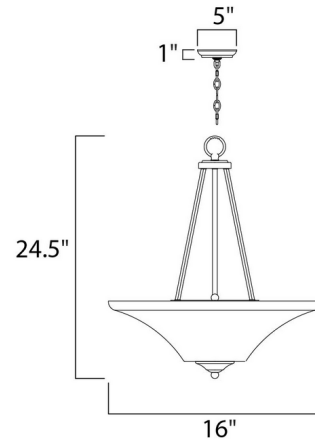

Description

Aurora 2 Light Invert Bowl Pendant features Frosted glass with a satin nickel or oil rubbed bronze finish. Two 60 watt, 120 volt A19 Medium base incandescent bulbs are required, but not included. Comes with 36 inch length of chain and 180 inch length of wire. 16 inch width x 24.5 inch height.

Shown in satin nickel / frosted

Specifications

COLOR	Frosted
BODY FINISH	Satin Nickel
WATTAGE	86W
DIMMER	Standard 120V
DIMENSIONS	16"W x 24.5"H
BULB NOT INCLUDED	2 x A19/Medium (E26)/43W/120V Incandescent