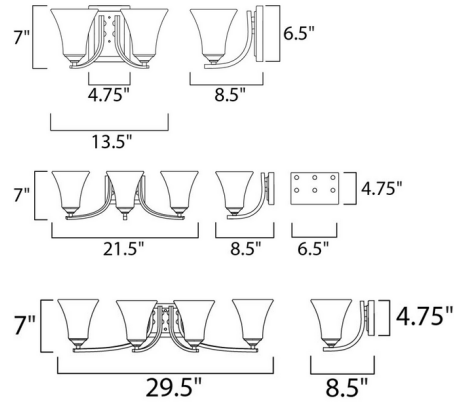

Description

Aurora Bath Bar features frosted glass with an oil rubbed bronze or satin nickel finish.

Shown in oil rubbed bronze / frosted

Specifications

COLOR	Frosted
BODY FINISH	Oil Rubbed Bronze
WATTAGE	144W
DIMMER	Standard 120V
DIMENSIONS	13.5"W x 7"H x 8.5"D
BULB NOT INCLUDED	2 x A19/Medium (E26)/72W/120V Incandescent