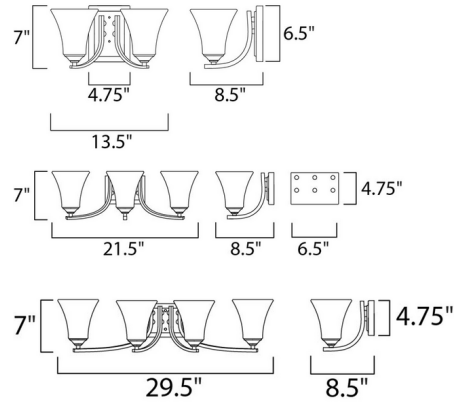

Description

Aurora Bath Bar features frosted glass with an oil rubbed bronze or satin nickel finish.

Shown in oil rubbed bronze / frosted

Specifications

COLOR	Frosted
BODY FINISH	Oil Rubbed Bronze
WATTAGE	144W
DIMMER	Standard 120V
DIMENSIONS	13.5"W x 7"H x 8.5"D
BULB NOT INCLUDED	2 x A19/Medium (E26)/72W/120V Incandescent