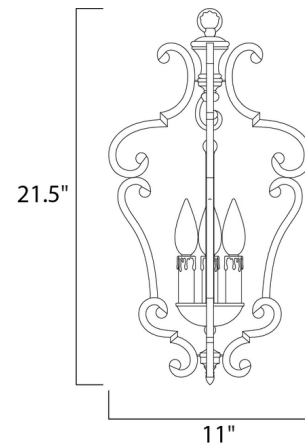

Lightology

lightology.com
866-954-4489
04-23-26

Project: _____

Company: _____

Location: _____ Fixture Type: _____

SPEC #: **MAX398224**

Approved On: _____ Approved By: _____

Richmond 2074 Pendant By Maxim Lighting

Description

Richmond 2074 Pendant features a crystals with a colonial umber finish. 60 watt, 120 volt B10 type candelabra base incandescent bulbs are required, but not included. Comes with 3 feet of chain and 12 feet of cable. UL listed.

Specifications

COLOR Crystal
BODY FINISH Colonial UMBER
WATTAGE 15W
DIMMER Standard 120V
DIMENSIONS 11"W x 21.5"H
BULB NOT INCLUDED 3 x B11/Candelabra (E12)/5W/120V LED
OTHER BULB OPTIONS 3 x B10/Candelabra (E12)/60W/120V Incandescent

Technical Information

LAMP COLOR 2700K
LUMENS/WATT 403.20
LUMINOUS FLUX 2016 lumens

Shown in colonial umber / crystal

CLICK TO VIEW PRODUCT

Notes: