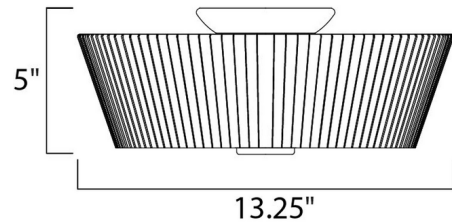

### Specifications

COLOR	N/A
BODY FINISH	Frosted / Satin Nickel
WATTAGE	27W
DIMMER	Standard 120V
DIMENSIONS	13.25"W x 5"H
BULB NOT INCLUDED	3 x A19/Medium (E26)/9W/120V LED

CLICK TO VIEW PRODUCT

Notes: