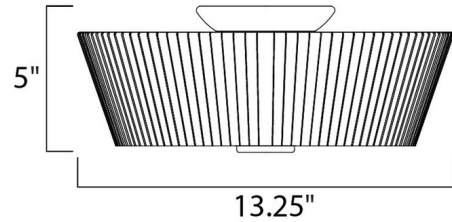

Description

Finesse Ceiling Flush Mount features a frosted shade with a satin nickel finish or a dusty white shade with an oil rubbed bronze finish.

Shown in frosted / satin nickel

Specifications

COLOR	N/A
BODY FINISH	Frosted / Satin Nickel
WATTAGE	27W
DIMMER	Standard 120V
DIMENSIONS	13.25"W x 5"H
BULB NOT INCLUDED	3 x A19/Medium (E26)/9W/120V LED