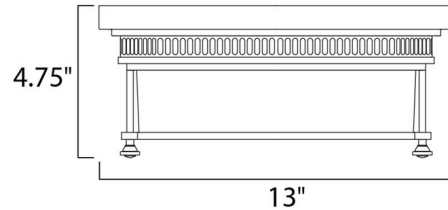

### Description

Hi Bay Ceiling Flush Mount features a clear halophane diffuser with a satin nickel or bronze finish. Two 60 watt, 120 volt A19 type medium base incandescent bulbs are required, but not included. UL listed. 13 inch width x 4.75 inch height.

### Specifications

COLOR . . . . . Clear Halophane  
BODY FINISH . . . . . Satin Nickel  
WATTAGE . . . . . 86W  
DIMMER . . . . . Standard 120V  
DIMENSIONS . . . . . 13"W x 4.75"H  
BULB NOT INCLUDED . . . . . 2 x A19/Medium (E26)/43W/120V Incandescent