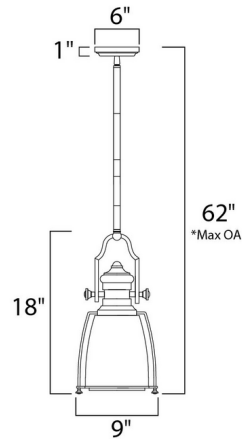

Lightology

lightology.com
866-954-4489
07-06-25

Project: _____

Company: _____

Location: _____ Fixture Type: _____

SPEC #: **MAX398291**

Approved On: _____ Approved By: _____

Hi Bay Pendant By Maxim Lighting

Description

Hi Bay Pendant features a clear halophane diffuser with a satin nickel or bronze finish. Available in small, medium, and large sizes. One 100 watt, 120 volt A19 type medium base incandescent bulb is required, but not included. UL listed. Small: 9 inch width x 18 inch height x 62 inch length. Medium: 14 inch width x 20.25 inch height x 64 inch length. Large: 18 inch width x 21.25 inch height x 65.5 inch length.

Shown in satin nickel / clear halophane

Specifications

COLOR	Clear Halophane
BODY FINISH	Satin Nickel
WATTAGE	72W
DIMMER	Standard 120V
DIMENSIONS	9"W x 18"H
BULB NOT INCLUDED	1 x A19/Medium (E26)/72W/120V Incandescent