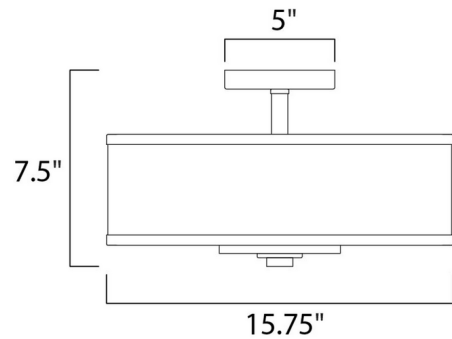

Description

Metro Ceiling Flush Mount features a white shade with a polished chrome finish. Three 60 watt, 120 volt A19 type medium base incandescent bulbs are required, but not included. UL listed. 15.75 inch width x 7.5 inch height.

Shown in polished chrome / white

Specifications

COLOR	White
BODY FINISH	Polished Chrome
WATTAGE	129W
DIMMER	Standard 120V
DIMENSIONS	15.75"W x 7.5"H
BULB NOT INCLUDED	3 x A19/Medium (E26)/43W/120V Incandescent