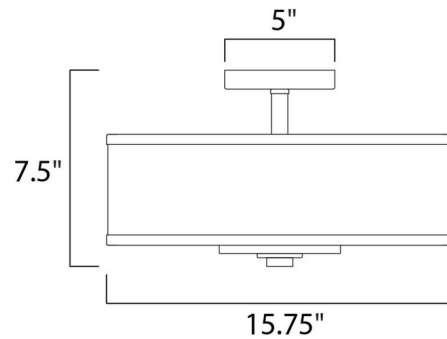

### Description

Metro Ceiling Flush Mount features a white shade with a polished chrome finish. Three 60 watt, 120 volt A19 type medium base incandescent bulbs are required, but not included. UL listed. 15.75 inch width x 7.5 inch height.

### Specifications

COLOR	White
BODY FINISH	Polished Chrome
WATTAGE	129W
DIMMER	Standard 120V
DIMENSIONS	15.75"W x 7.5"H
BULB NOT INCLUDED	3 x A19/Medium (E26)/43W/120V Incandescent

CLICK TO VIEW PRODUCT