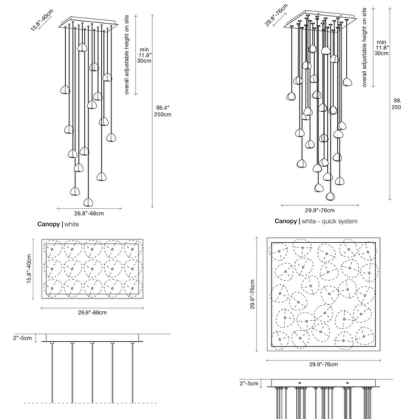

Description

The Mizu Rectangular Multi Light Pendant is inspired by the mesmerizing refractions created as light passes through water. Mizu features a cascade of droplet-shaped crystal pendants to create dazzling patterns of light around the surrounding environment. Handcrafted in Italy, variations in the size and shape of each pendant ensure a truly one-of-a-kind look. Available with 2700K or 3000K integrated LED lamping, 2W max for G4 LED bulb, or 10W max G4 Xenon bulbs (G4 bulbs are required but not included). Note: Due to the weight of the fixture, additional ceiling support is required.

Shown in white / silver dust

Specifications

COLOR	Silver Dust
BODY FINISH	White
WATTAGE	150W
DIMMER	Low Voltage Electronic
DIMENSIONS	26.8"W x 11.8"H x 15.7"D
BULB NOT INCLUDED	15 x T3/G4 (bipin)/10W/12V Krypton Xenon
COUNTRY OF ORIGIN	Italy