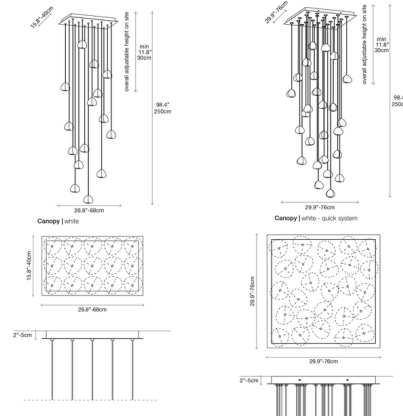

Description

The Mizu Rectangular Multi Light Pendant is inspired by the mesmerizing refractions created as light passes through water. Mizu features a cascade of droplet-shaped crystal pendants to create dazzling patterns of light around the surrounding environment. Handcrafted in Italy, variations in the size and shape of each pendant ensure a truly one-of-a-kind look. Available with 2700K or 3000K integrated LED lamping, 2W max for G4 LED bulb, or 10W max G4 Xenon bulbs (G4 bulbs are required but not included). Note: Due to the weight of the fixture, additional ceiling support is required.

Shown in white / silver dust

Specifications

COLOR	Silver Dust
BODY FINISH	White
WATTAGE	150W
DIMMER	Low Voltage Electronic
DIMENSIONS	26.8"W x 11.8"H x 15.7"D
BULB NOT INCLUDED	15 x T3/G4 (bipin)/10W/12V Krypton Xenon
COUNTRY OF ORIGIN	Italy