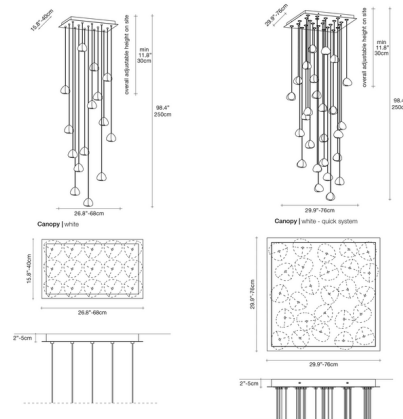

Description

The Mizu Rectangular Multi Light Pendant is inspired by the mesmerizing refractions created as light passes through water. Mizu features a cascade of droplet-shaped crystal pendants to create dazzling patterns of light around the surrounding environment. Handcrafted in Italy, variations in the size and shape of each pendant ensure a truly one-of-a-kind look. Available with 2700K or 3000K integrated LED lamping, 2W max for G4 LED bulb, or 10W max G4 Xenon bulbs (G4 bulbs are required but not included). Note: Due to the weight of the fixture, additional ceiling support is required.

Shown in white / silver dust

Specifications

COLOR	Silver Dust
BODY FINISH	White
WATTAGE	150W
DIMMER	Low Voltage Electronic
DIMENSIONS	26.8"W x 11.8"H x 15.7"D
BULB NOT INCLUDED	15 x T3/G4 (bipin)/10W/12V Krypton Xenon
COUNTRY OF ORIGIN	Italy