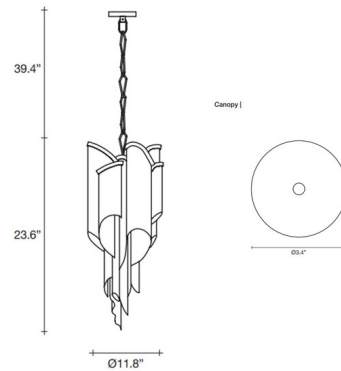

By Terzani USA

Description

The Stream Pendant features a graceful and classy design that adds uniqueness and light to a variety of spaces in your home. This stunning lighting piece is a part of Precious Collection. Over 7 kilometers of metal chain appear to flow down from the frame. These cascading tiers project a streaking, yet tranquil shadow throughout a room. Available in Nickel, Gold plated, and Black Nickel finishes. ETL listed.

Shown in nickel

Specifications

COLOR	N/A
BODY FINISH	Nickel
WATTAGE	22W
DIMMER	Standard 120V
DIMENSIONS	11.8"W x 23.6"H
BULB NOT INCLUDED	4 x JCD/G9/4W/120V LED
BULB NOT INCLUDED	1 x MR16/GU10/6W/120V LED
COUNTRY OF ORIGIN	Italy

Technical Information

PRODUCT DIMENSIONS Min / Max Overall Height: 31.5" / 63"

CLICK TO VIEW PRODUCT

Notes: