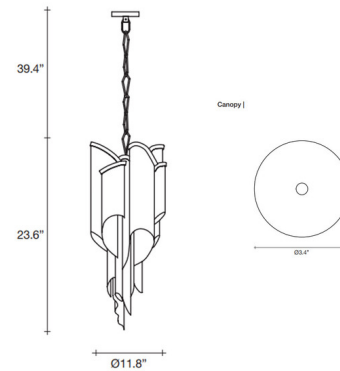

### Description

The Stream Pendant features a graceful and classy design that adds uniqueness and light to a variety of spaces in your home. This stunning lighting piece is a part of Precious Collection. Over 7 kilometers of metal chain appear to flow down from the frame. These cascading tiers project a streaking, yet tranquil shadow throughout a room. Available in Nickel, Gold plated, and Black Nickel finishes. ETL listed.

### Specifications

COLOR	N/A
BODY FINISH	Nickel
WATTAGE	22W
DIMMER	Standard 120V
DIMENSIONS	11.8"W x 23.6"H
BULB NOT INCLUDED	4 x JCD/G9/4W/120V LED
BULB NOT INCLUDED	1 x MR16/GU10/6W/120V LED
COUNTRY OF ORIGIN	Italy

### Technical Information

PRODUCT DIMENSIONS . . . . . Min / Max Overall Height: 31.5" / 63"

CLICK TO VIEW PRODUCT

Notes: