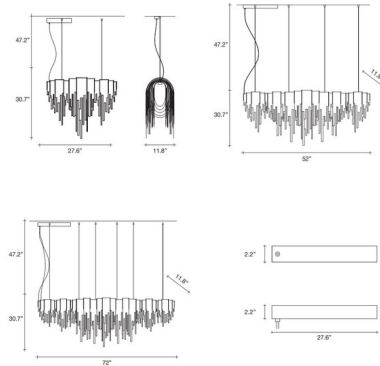

### Specifications

COLOR	N/A
BODY FINISH	Black Nickel
WATTAGE	31.5W
DIMMER	0-10V
DIMENSIONS	27.6"L x 11.8"W x 30.7"H
INTEGRATED LED MODULE	7 x LED/4.5W/120V LED
COUNTRY OF ORIGIN	Italy