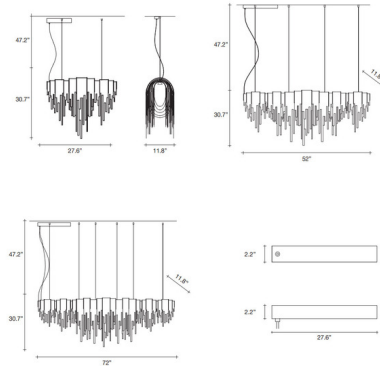

### Specifications

COLOR	N/A
BODY FINISH	Gold
WATTAGE	90W
DIMMER	0-10V
DIMENSIONS	72"L x 11.8"W x 30.7"H
INTEGRATED LED MODULE	20 x LED/4.5W/120V LED
COUNTRY OF ORIGIN	Italy

### Technical Information

COLOR RENDERING	90 CRI
LAMP COLOR	3000K
LUMENS/WATT	1,177.78
LUMINOUS FLUX	5300 lumens

Shown in nickel

CLICK TO VIEW PRODUCT

Notes: