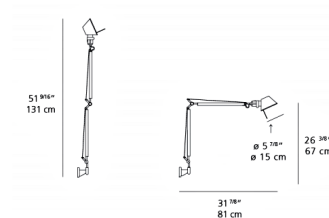

By Artemide

Description

Discover the iconic flexibility of the Tolomeo series reimagined for convenient wall-mounted application with the Tolomeo Classic Plug-In Wall Light with S Bracket. This highly functional fixture features a fully articulated arm, body structure, and diffuser crafted from extruded natural anodized Aluminum, sleek Black, or crisp White, providing superior durability and a refined aesthetic. The signature joints and tension control knobs in polished die-cast aluminum, alongside robust stainless steel tension cables, ensure fluid movement and precise light positioning. Designed for immediate use, this wall light utilizes a Type S bracket suitable for wall surface mounting with an integrated cord and plug, offering effortless installation without hardwiring. The diffuser is impressively tiltable and rotates a full 360 degrees on the lampholder, giving you complete control over light direction. A convenient on/off switch is included for easy operation. UL listed for safety, customers consistently laud its exceptional adjustability and ease of installation. Perfect for reading nooks, bedside lighting, or task illumination in a home office, the Tolomeo Classic Plug-In Wall Light offers a blend of contemporary and transitional design with practical, adaptable lighting.

Shown in white

Specifications

COLOR	N/A
BODY FINISH	White
WATTAGE	72W
DIMMER	N/A
DIMENSIONS	51.6"L x 5.9"W x 26.4"H x 31.9"D
BULB NOT INCLUDED	1 x A19/Medium (E26)/72W/120V Incandescent
COUNTRY OF ORIGIN	Italy