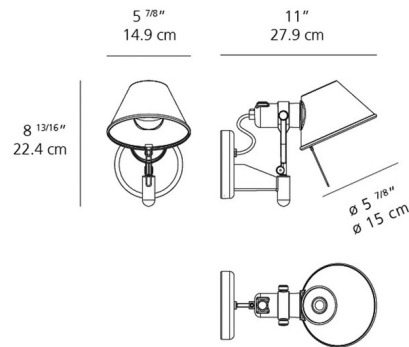

### Specifications

COLOR	N/A
BODY FINISH	Aluminum
WATTAGE	10.4W
DIMMER	Low Voltage Electronic
DIMENSIONS	5.9"W x 8.8"H x 11"D
INTEGRATED LED MODULE	1 x LED/10.4W/120V LED
COUNTRY OF ORIGIN	Italy