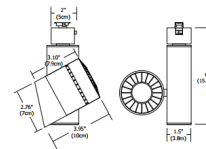

CLICK TO VIEW PRODUCT

Notes: