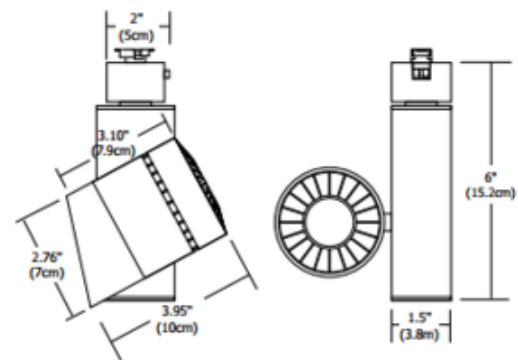

**BRAND**

PureEdge Lighting

**DESCRIPTION**

The J-Type Classic Vertical Wall Wash 3, an adjustable spot and wall wash track fixture, is compatible with single circuit 120 volt Juno Lighting track systems. Finish in White or Black. Fixture offers 355 degree horizontal rotation as well as a 90 degree tilt. Classic Vertical Wall Wash includes 21 watts 3000K 90CRI Cree CXB Array available in a 42 degree beam spread. 58 lumens per watt/1268 total lumens. Features integrated heat sink for optimal thermal management. 50,000 hour average life at 70 percent lumen maintenance. 2.76 inch diameter x 3.95 inch depth x 6 inch length. Dimmable with a TRIAC or electronic low voltage dimmer, sold separately. Suitable for dry and damp locations. RoHs compliant. Includes a 5 year warranty.

Shown in: White

<b>SHADE COLOR</b>	N/A
<b>BODY FINISH</b>	White
<b>WATTAGE</b>	21W
<b>DIMMER</b>	Low Voltage Electronic
<b>DIMENSIONS</b>	6"L x 2.76"W x 3.95"D
<b>LED MODULE INCLUDED</b>	
<b>LAMP</b>	1 x LED/21W/12V LED

*Technical Information*

<b>LUMINOUS FLUX</b>	1268 lumens
<b>LUMENS/WATT</b>	60.38
<b>LAMP COLOR</b>	3000 K
<b>COLOR RENDERING</b>	90 CRI
<b>BEAM ANGLE</b>	42°

**ITEM NUMBER** EDG398484

COMPANY

PROJECT

FIXTURE TYPE