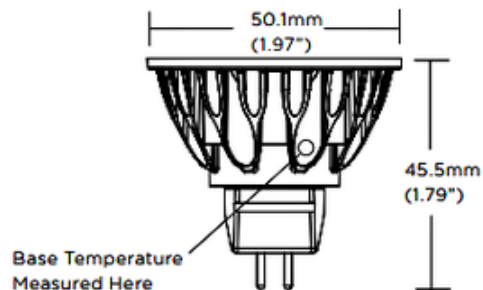

COMPANY	PROJECT	FIXTURE TYPE	APPROVED BY	DATE