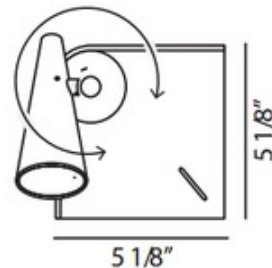

COMPANY	PROJECT	FIXTURE TYPE	APPROVED BY	DATE