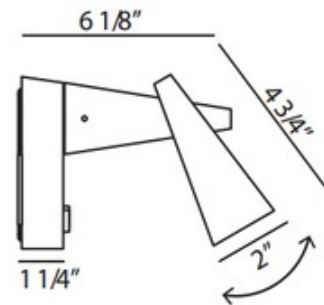

COMPANY	PROJECT	FIXTURE TYPE	APPROVED BY	DATE